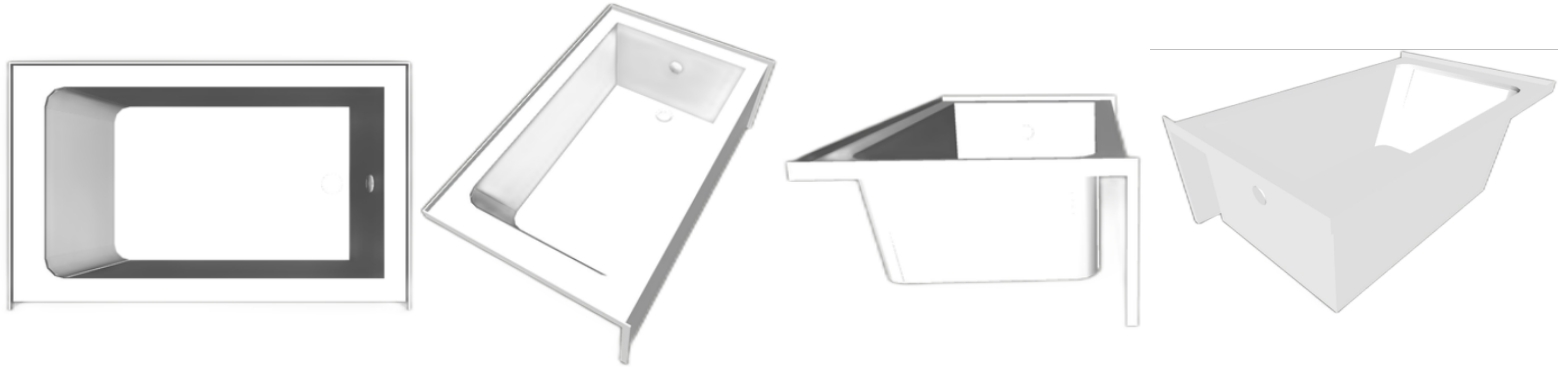

WIXON BATHWORKS

PRODUCT MADE IN USA

COLOR: WHITE

FEATURES

- Right and Left Hand Drain
- Wide Decking
- Lumbar Support
- Nonskid Base

MATERIALS

- Durable Acrylic
- Shiny Smooth Surface
- Fiber-Reinforced Polymer Backing

60"x30" Front Skirted Tub
 WIX30L-01
 WIX30R-01