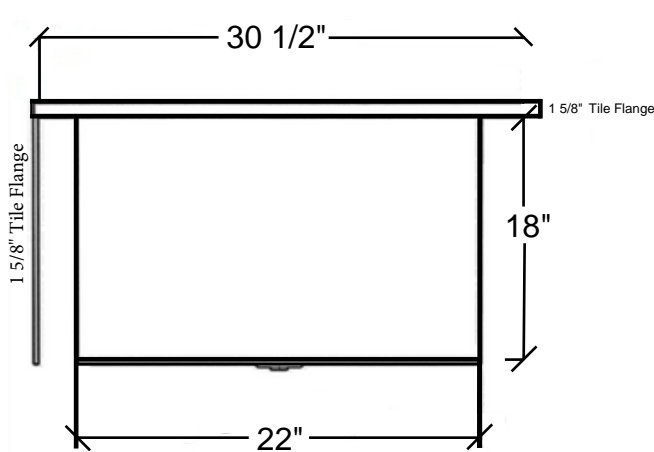

WIXON
BATHWORKS

orders@wixonbathworks.org
872 Boatcallie Road
Bryan TX 77808
(979) 383-2252

60"x30" Front Skirted Tub
WIX30L-01
WIX30R-01