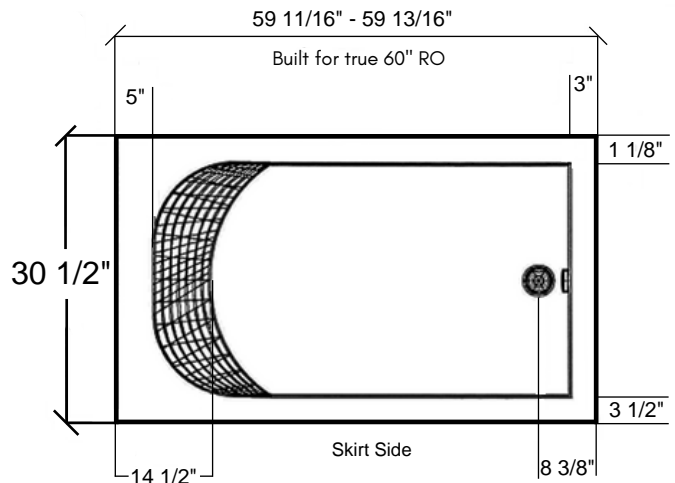

WIXON
BATHWORKS

orders@wixonbathworks.org
872 Boatcallie Road
Bryan TX 77808
(979) 383-2252

60"x30" Front Skirted Tub
WIX30L-01
WIX30R-01