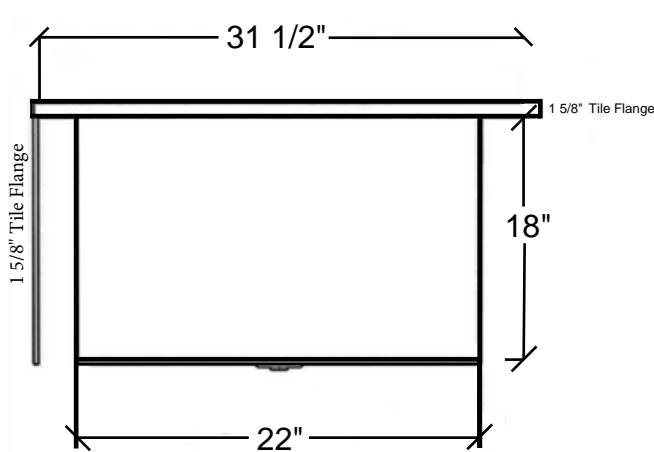

WIXON
BATHWORKS

orders@wixonbathworks.org
872 Boatcallie Road
Bryan TX 77808
(979) 383-2252

60"x32" Front Skirted Tub
WIX32L-01
WIX32R-01