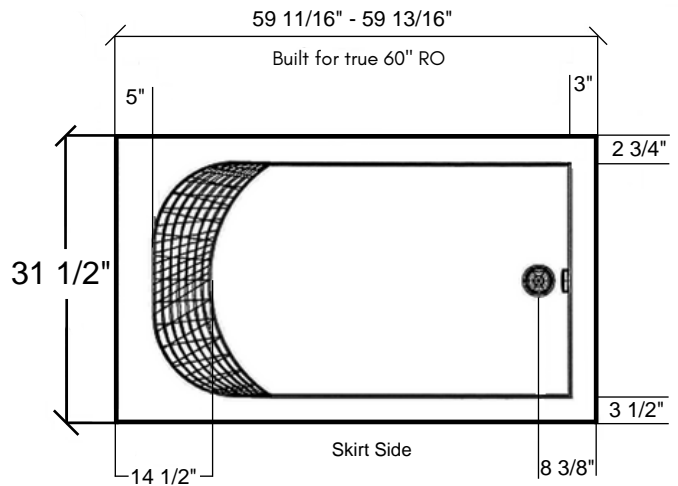

WIXON
BATHWORKS

orders@wixonbathworks.org
872 Boatcallie Road
Bryan TX 77808
(979) 383-2252

60"x32" Front Skirted Tub
WIX32L-01
WIX32R-01