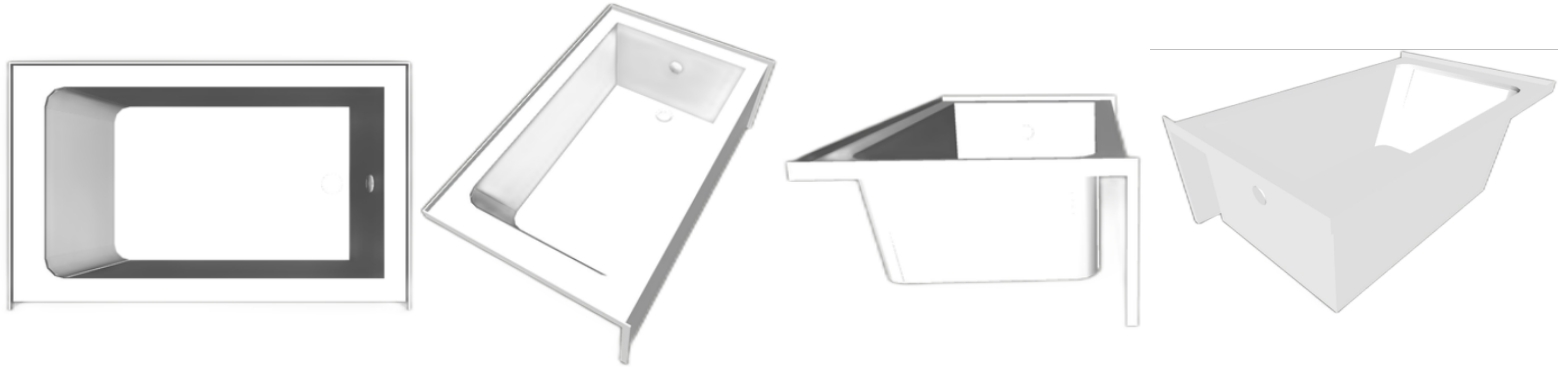

# WIXON BATHWORKS

PRODUCT MADE IN USA

COLOR: WHITE

## FEATURES

- Right and Left Hand Drain
- Wide Decking
- Lumbar Support
- Nonskid Base

60"x32" Front Skirted Tub  
 WIX32L-01  
 WIX32R-01