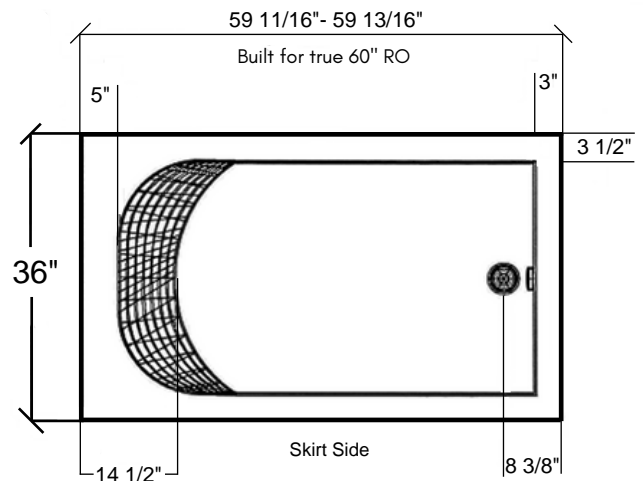

WIXON
BATHWORKS

orders@wixonbathworks.org
872 Boatcallie Road
Bryan TX 77808
(979) 383-2252

60"x36" Front Skirted Tub
WIX36L-01
WIX36R-01