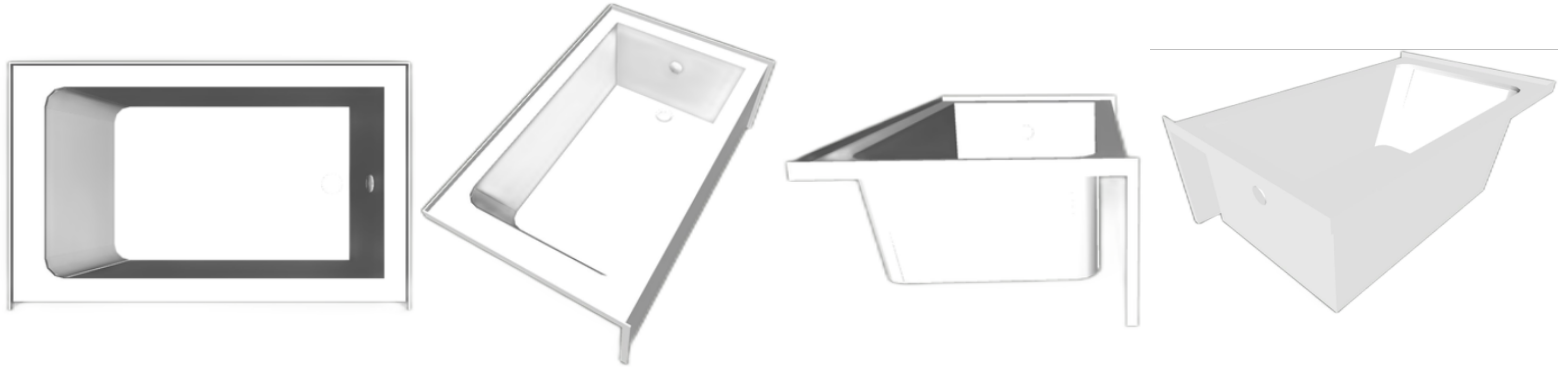

# WIXON BATHWORKS

PRODUCT MADE IN USA

COLOR: WHITE

### FEATURES

- Right and Left Hand Drain
- Wide Decking
- Lumbar Support
- Nonskid Base

60"x36" Front Skirted Tub  
 WIX36L-01  
 WIX36R-01