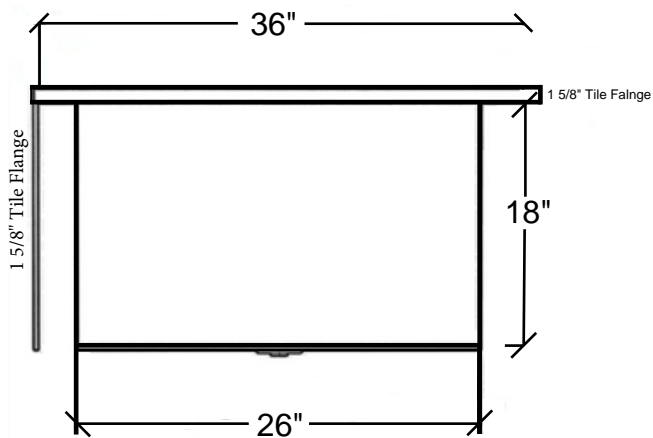

WIXON
BATHWORKS

orders@wixonbathworks.org
872 Boatcallie Road
Bryan TX 77808
(979) 383-2252

60"x36" Front Skirted Tub
WIX36L-01
WIX36R-01